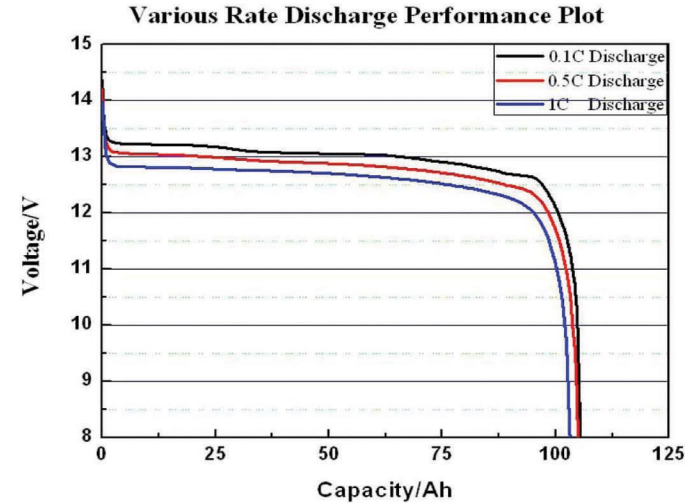

SB75 DATA SHEET

Discharge Curves 25°C (77°F)

Cycle life

Capacity at different cycles(%)	100 cycles	102
	500 cycles	96.3
	1000 cycles	90.8
	1500 cycles	85.4
	2000 cycles	80.1
Max.Charge Voltage		14.6 V
Cut-off Voltage		8 V

Amp Hours: 75AH
Voltage: 12.8V Nominal
Cold Cranking Amps: 750
Life Expectancy: 3000 - 5000 Cycles
LiFePo4 - SAFE BATTERY

Weight: 25 Lbs.
Group Size 24
Minutes @ 20A 225
Efficiency: 99%
No Memory

Zero Maintenance
Max Continuous Charge or Discharge 75A
Operating Temp. - 4 F + 158 F
Auto Low Voltage Cutoff 8V
Auto Over Voltage Cutoff 16V