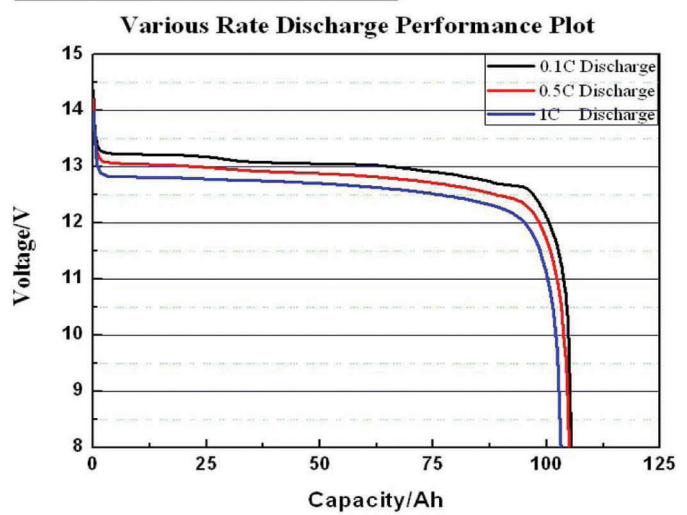

### Discharge Curves 25°C (77°F)

### Cycle life

Capacity at different cycles(%)	100 cycles	102
	500 cycles	96.3
	1000 cycles	90.8
	1500 cycles	85.4
	2000 cycles	80.1
Max.Charge Voltage		14.6 V
Cut-off Voltage		8 V

**Amp Hours: 80AH**  
**Voltage: 12.8V Nominal**  
**Cold Cranking Amps: 800**  
**Life Expectancy: 3000 - 5000 Cycles**  
**LiFePo4 - SAFE BATTERY**