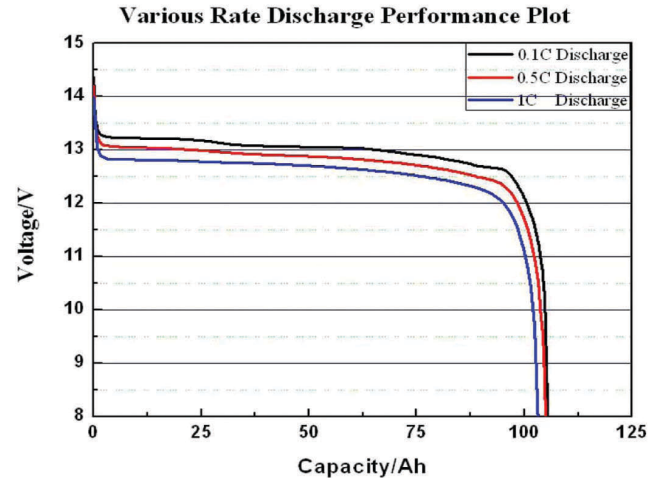

SB12 DATA SHEET

12V 12AH Lithium Ion Battery

Discharge Curves 25°C (77°F)

Cycle life

Capacity at different cycles(%)	100 cycles	102
	500 cycles	96.3
	1000 cycles	90.8
	1500 cycles	85.4
	2000 cycles	80.1
Max.Charge Voltage		14.6 V
Cut-off Voltage		8 V

Amp Hours: 12AH
Voltage: 12.8V Nominal
Life Expectancy: 3000 - 5000 Cycles
LiFePo4 - SAFE BATTERY

Weight: 3.95 Lbs.
Group Size
Minutes @ 12A 60
Efficiency: 99%
No Memory

Max Continuous Discharge 1C = 12A
Max Continuous Charge 0.5C = 6A
Operating Temp. - 4 F + 175 F
Auto Low Voltage Cutoff 8V
Auto Over Voltage Cutoff 16V