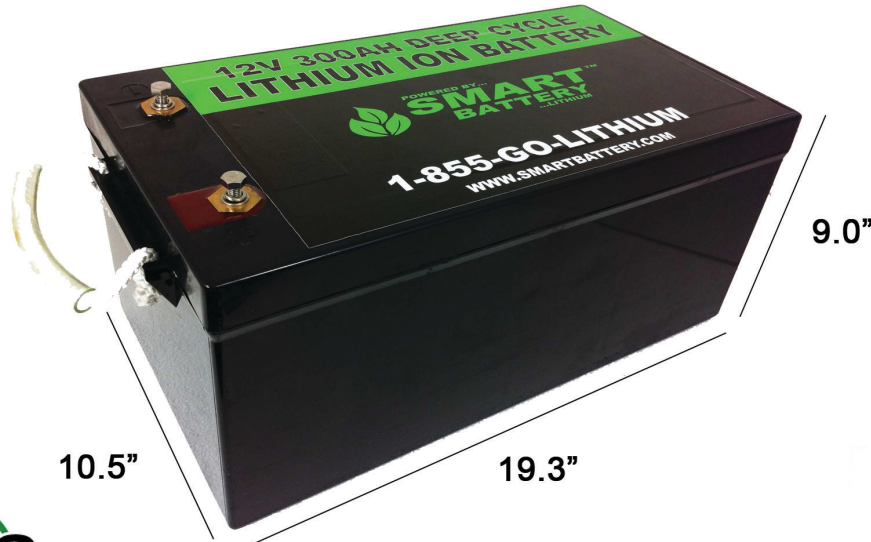

SB300 DATA SHEET

12V 300AH Lithium Ion Battery

Discharge Curves 25°C (77°F)

Cycle life

Capacity at different cycles(%)	100 cycles	102
	500 cycles	96.3
	1000 cycles	90.8
	1500 cycles	85.4
	2000 cycles	80.1
Max.Charge Voltage		14.6 V
Cut-off Voltage		8 V

Amp Hours: 300AH
Voltage: 12.8V Nominal
Cold Cranking Amps: 3000
Life Expectancy: 3000 - 5000 Cycles
LiFePo4 - SAFE BATTERY

Weight: 93 Lbs.
Group Size 8D
Minutes @ 20A 720
Efficiency: 99%
No Memory

Zero Maintenance
Max Continuous Discharge 120A
Operating Temp. - 4 F + 175 F
Auto Low Voltage Cutoff 8V
Auto Over Voltage Cutoff 16V