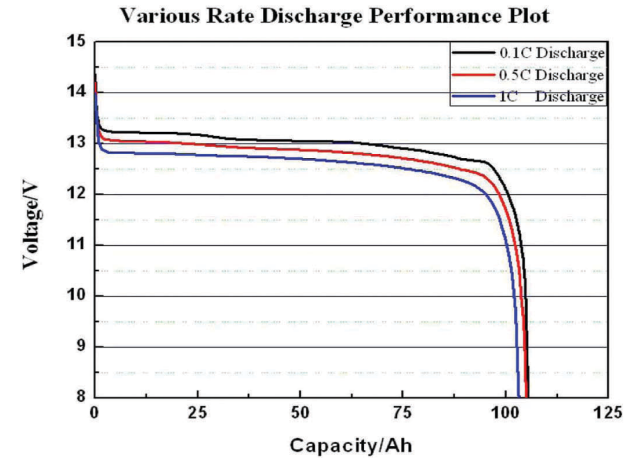

SB300 DATA SHEET

12V 300AH Lithium Ion Battery

Discharge Curves 25°C (77°F)

Cycle life

Capacity at different cycles(%)	100 cycles	102
	500 cycles	96.3
	1000 cycles	90.8
	1500 cycles	85.4
	2000 cycles	80.1
Max.Charge Voltage		14.6 V
Cut-off Voltage		8 V

Amp Hours: 300AH
Voltage: 12.8V Nominal
Cold Cranking Amps: 3000
Life Expectancy: 3000 - 5000 Cycles
LiFePo4 - SAFE BATTERY

Weight: 93 Lbs.
Group Size 8D
Minutes @ 20A 720
Efficiency: 99%
No Memory

Zero Maintenance
Max Continuous Discharge 120A
Operating Temp. - 4 F + 175 F
Auto Low Voltage Cutoff 8V
Auto Over Voltage Cutoff 16V