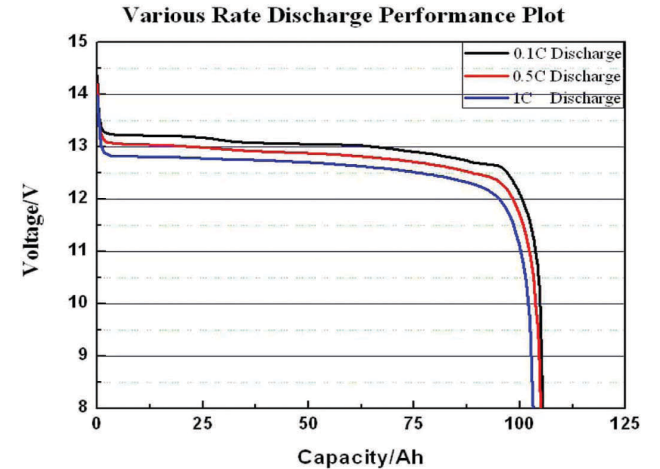

SB150 DATA SHEET

12V 150AH Lithium Ion Battery

Discharge Curves 25°C (77°F)

Cycle life

Capacity at different cycles(%)	100 cycles	102
	500 cycles	96.3
	1000 cycles	90.8
	1500 cycles	85.4
	2000 cycles	80.1
Max.Charge Voltage		14.6 V
Cut-off Voltage		8 V

Amp Hours: 150AH
Voltage: 12.8V Nominal
Cold Cranking Amps: 2000
Life Expectancy: 3000 - 5000 Cycles
LiFePo4 - SAFE BATTERY

Weight: 65 Lbs.
Group Size 8D
Minutes @ 20A 450
Efficiency: 99%
No Memory

Zero Maintenance
Max Continuous Discharge 120A
Operating Temp. - 4 F + 175 F
Auto Low Voltage Cutoff 8V
Auto Over Voltage Cutoff 16V