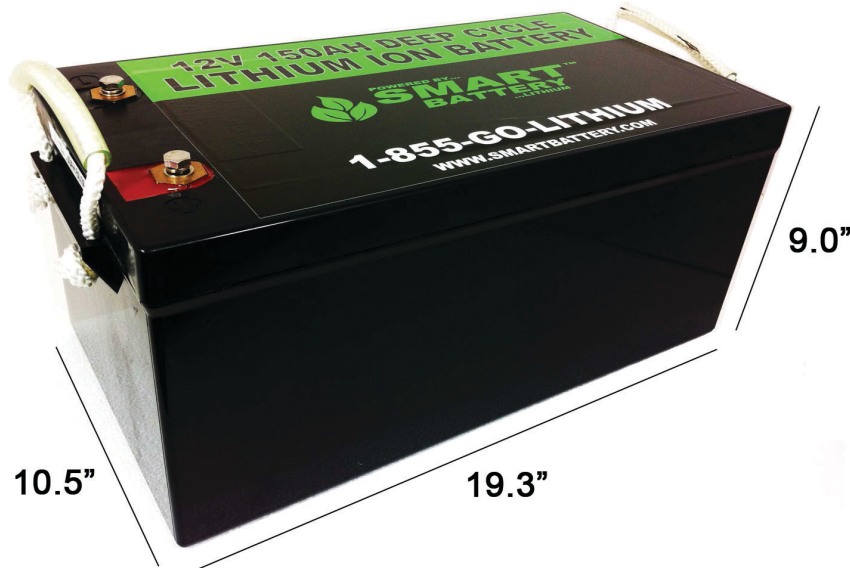

SB150 DATA SHEET

12V 150AH Lithium Ion Battery

Discharge Curves 25°C (77°F)

Cycle life

Capacity at different cycles(%)	100 cycles	102
	500 cycles	96.3
	1000 cycles	90.8
	1500 cycles	85.4
	2000 cycles	80.1
Max.Charge Voltage		14.6 V
Cut-off Voltage		8 V

Amp Hours: 150AH
Voltage: 12.8V Nominal
Cold Cranking Amps: 2000
Life Expectancy: 3000 - 5000 Cycles
LiFePo4 - SAFE BATTERY

Weight: 65 Lbs.
Group Size 8D
Minutes @ 20A 450
Efficiency: 99%
No Memory

Zero Maintenance
Max Continuous Discharge 120A
Operating Temp. - 4 F + 175 F
Auto Low Voltage Cutoff 8V
Auto Over Voltage Cutoff 16V